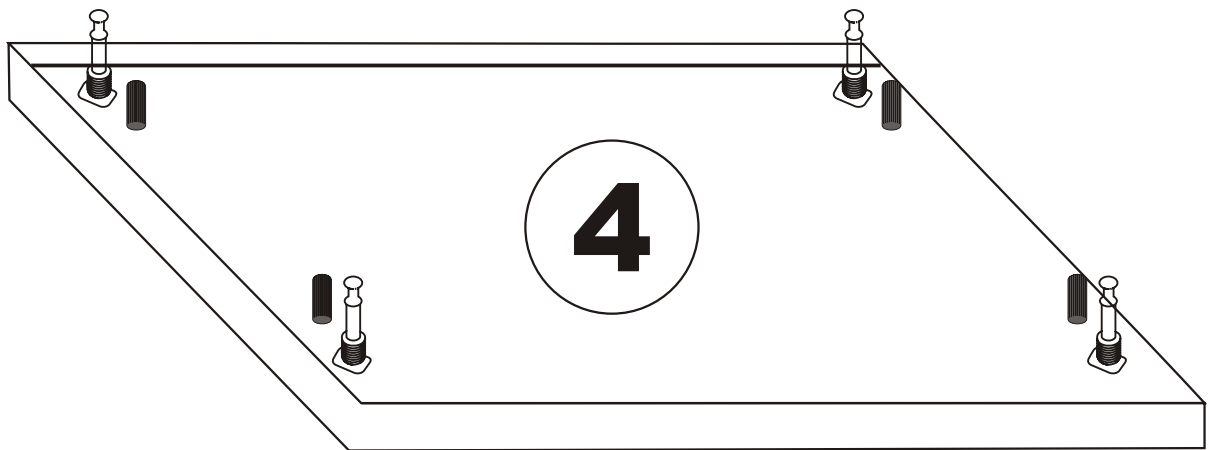

ALTUNiZADE

Assembly Manual

KALUNE DESIGN
furniture

ALTUNIZADE

ATTENTION !!

Minifix is the main connection material used in Decortile products ,

Before starting assembly , Please check the drawings below

Accessory List

A1 Minifix  8X	A2 Minifix  8X	Z11  1X
C9  1X	N20  12X	C8  2X
F22  4X	A3  8X	C7  2X

General view

1

5

Z11