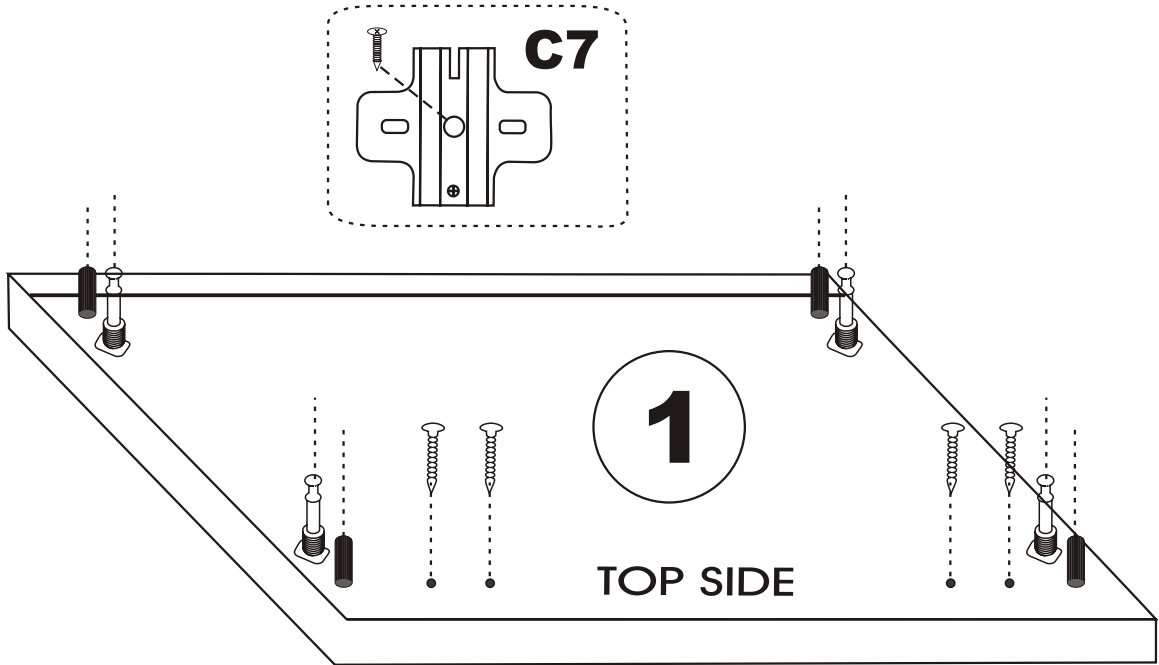

ALTUNiZADE

Assembly Manual

KALUNE DESIGN
furniture

ALTUNIZADE

ATTENTION !!

Minifix is the main connection material used in Decortile products ,

Before starting assembly , Please check the drawings below

Accessory List

A1 Minifix  8X	A2 Minifix  8X	Z11  1X
C9  1X	N20  12X	C8  2X
F22  4X	A3  8X	C7  2X

General view

1

5

Z11