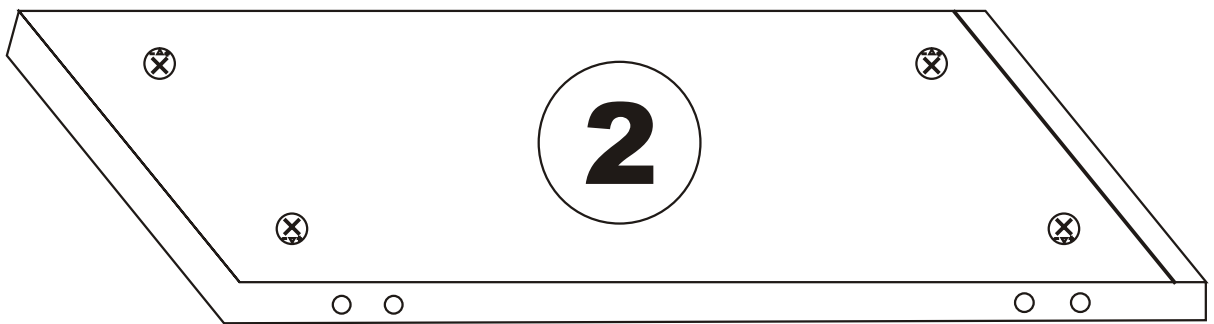

ALTUNiZADE

Assembly Manual

KALUNE DESIGN
furniture

ALTUNIZADE

ATTENTION !!

Minifix is the main connection material used in Decortile products ,

Before starting assembly , Please check the drawings below

Accessory List

A1 Minifix  8X	A2 Minifix  8X	Z11  1X
C9  1X	N20  12X	C8  2X
F22  4X	A3  8X	C7  2X

General view

1

5

Z11