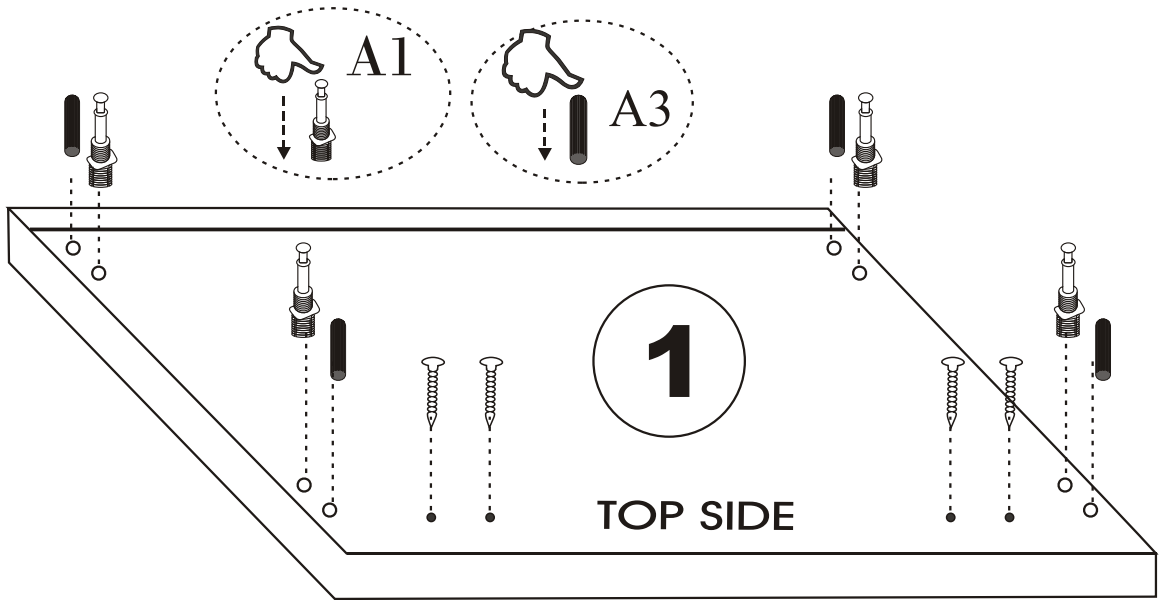

ALTUNiZADE

Assembly Manual

KALUNE DESIGN
furniture

ALTUNIZADE

ATTENTION !!

Minifix is the main connection material used in Decortile products ,

Before starting assembly , Please check the drawings below

Accessory List

A1 Minifix  8X	A2 Minifix  8X	Z11  1X
C9  1X	N20  12X	C8  2X
F22  4X	A3  8X	C7  2X

General view

1

5

Z11